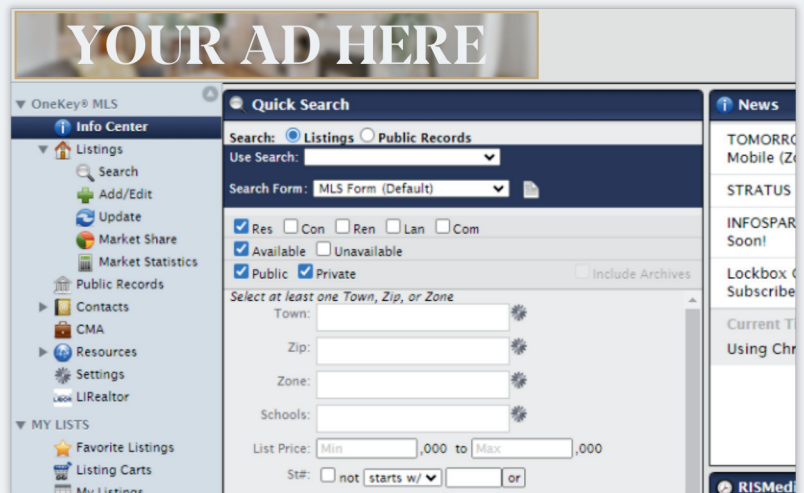

Are you interested in reaching over 45,000 real estate agents from the NY Metro Area?

Purchase a digital advertisement that real estate agents will see daily when they sign on for their business transactions.

#1 Stratus Sign-On Ad

\$1000 per week/\$750 for affiliates

- Ads on Stratus reach 30,000 agents in Nassau, Suffolk Queens and Brooklyn.

#2 Stratus/ Matrix Banner Ad

\$300 per month / \$250 for affiliates

- Ads on Matrix reach 15,000 agents in Manhattan, Westchester and the lower Hudson Valley.
- Ads on Stratus reach 30,000 agents in Nassau, Suffolk Queens and Brooklyn.