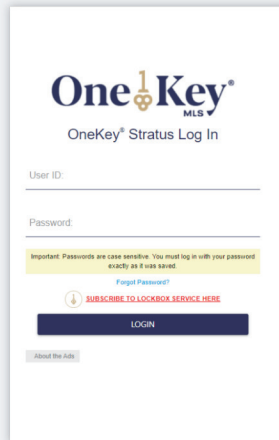

#1 Stratus Sign-On Ad

$1000 per week/$750 for affiliates

- Ads on Stratus reach 30,000 agents in Nassau, Suffolk Queens and Brooklyn.